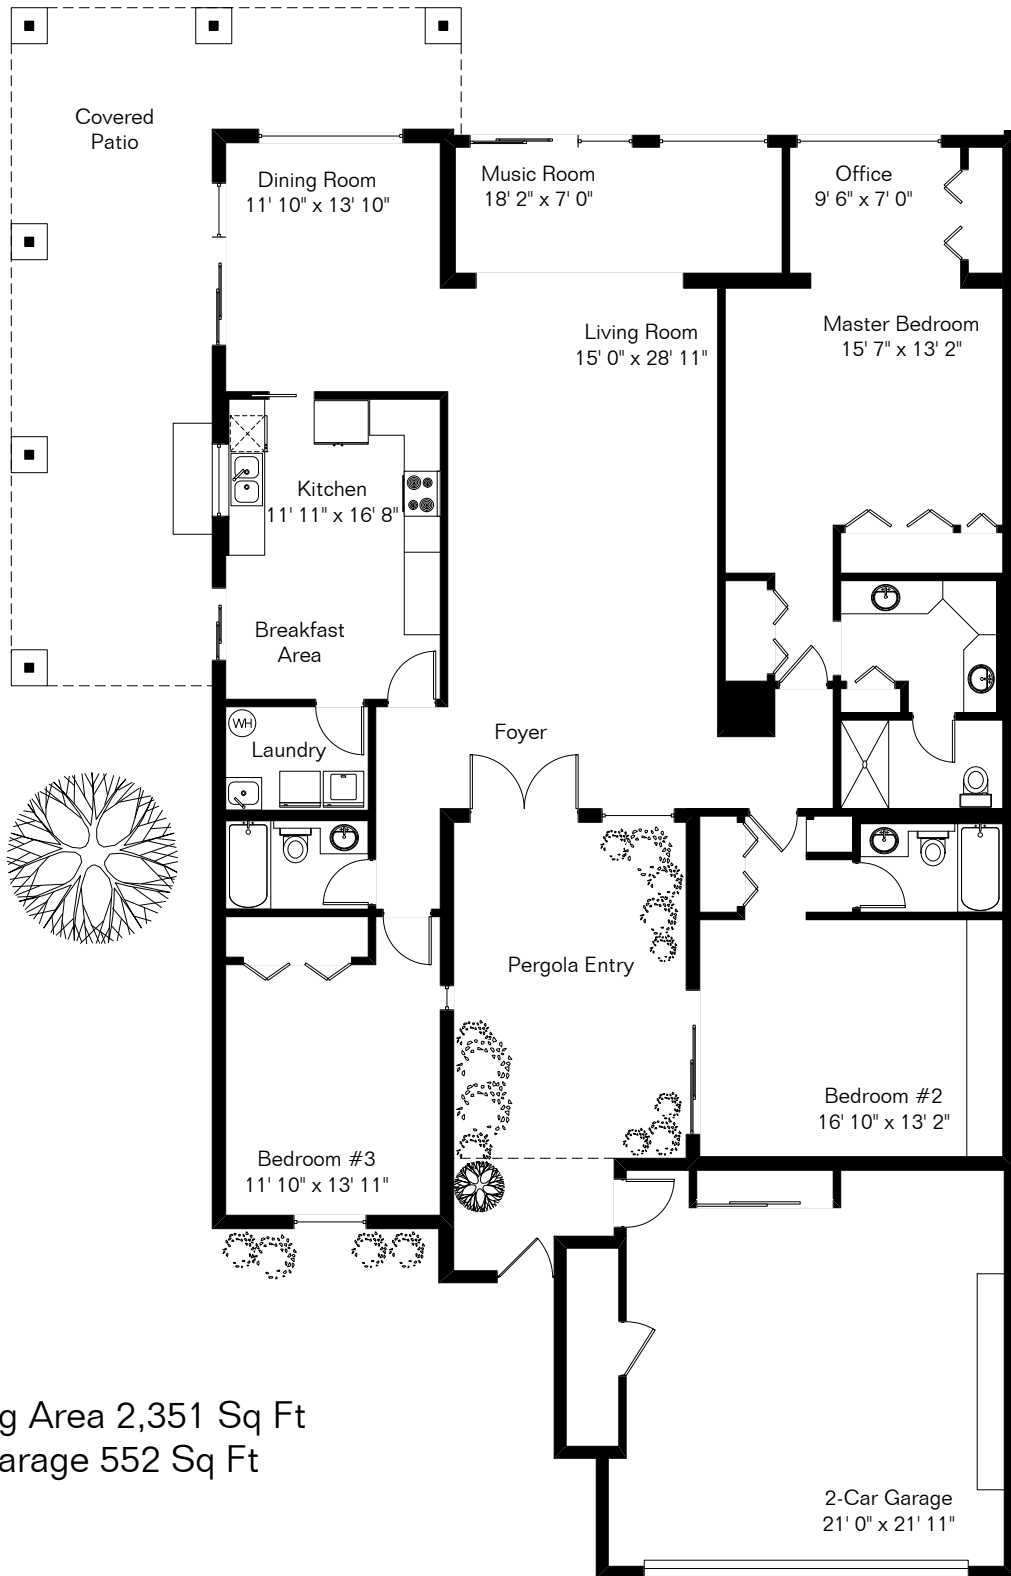

The square footages and room size information are deemed to be reliable but are not guaranteed and should be independently verified. This drawing is for marketing purposes only.

6638 E Villa Dorado Dr

Living Area 2,351 Sq Ft
Garage 552 Sq Ft

Site Visit February 2020

Copyright 2020 Floor Plans First! LLC
All Rights Reserved.

www.FloorPlansFirst.com

Toll Free (877) 887-1500
Voice (520) 881-1500

Floor Plans First!
See the Floor Plan First!